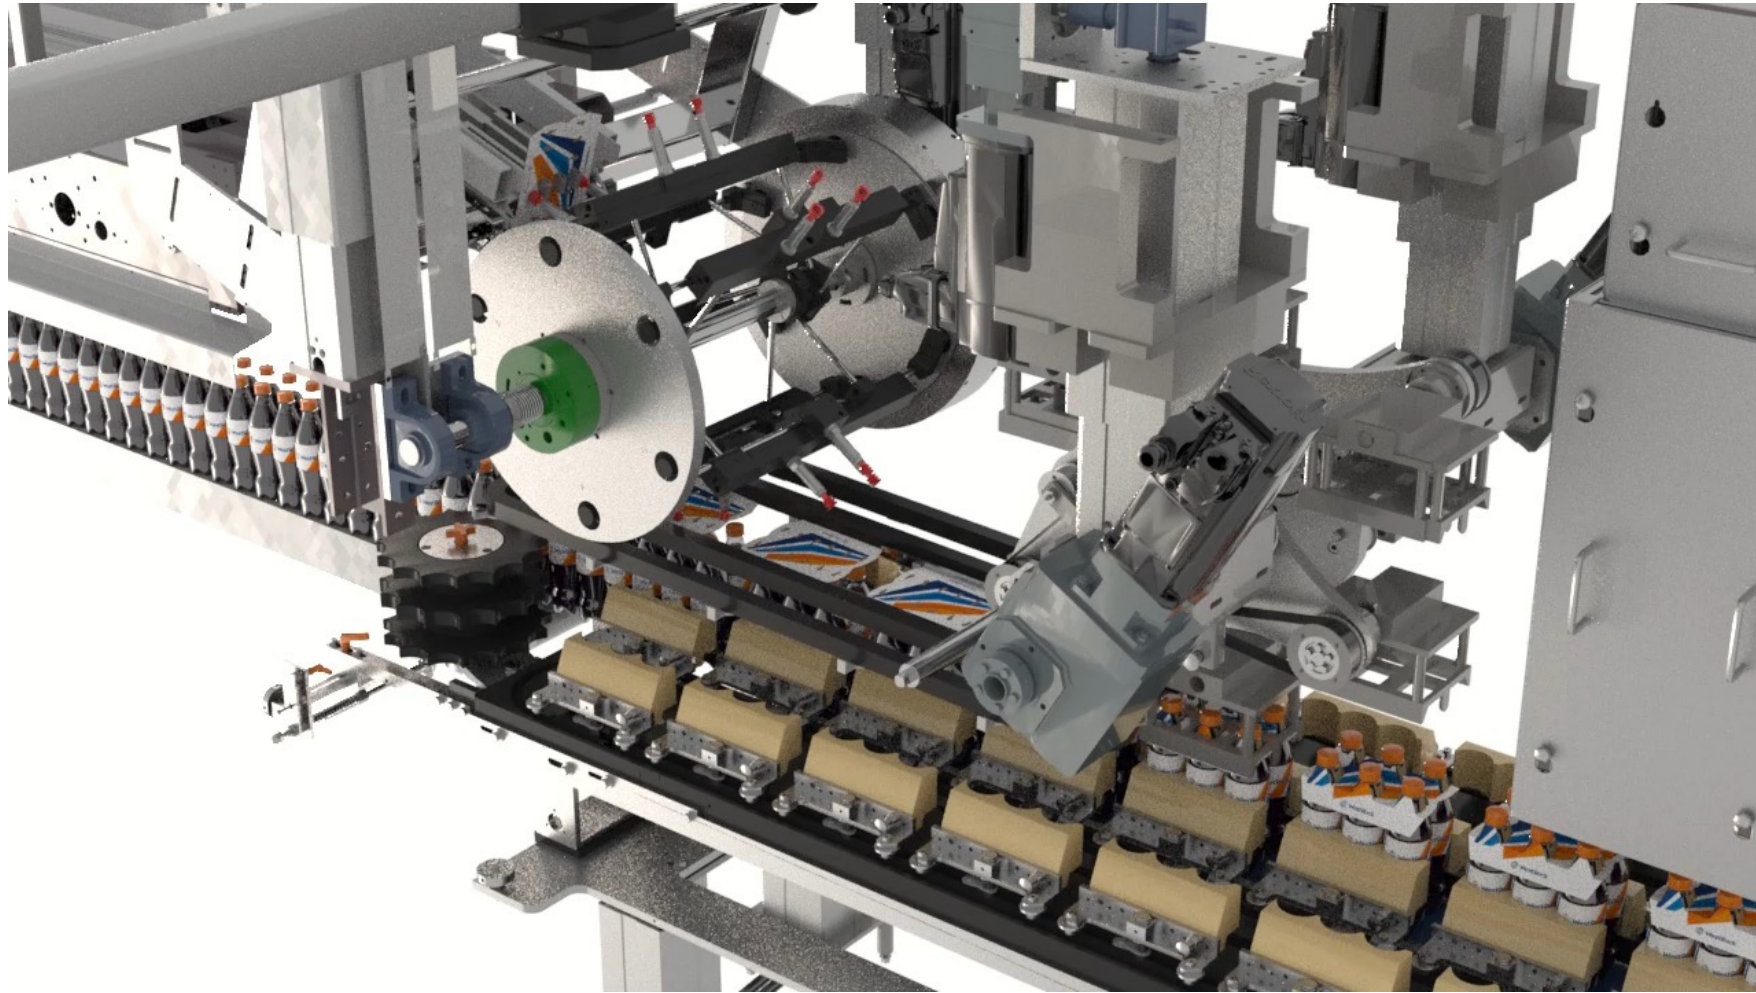

MANAGE COST OF CHANGE

- PETCollar Eco with simple clip minimizes material use and manufacturing complexity
- Pre-glued or glue-free solutions

MANAGE EXECUTION RISK

- Range of options to achieve pack performance depending on pack weight
- Requires tertiary reinforcement for adequate pallet stability during transport
- Simple, proven and versatile mid-speed PETCollar™ Fortuna machinery solution

PETCOLLAR ECO AND ECO+ MACHINERY

OPERATOR / FORMING SIDE VIEW

PETCOLLAR™ PREM

MAXIMIZE CREDIT WITH CONSUMER

- Minimalist packaging with optimal bottle visibility, covers bottle barcodes
- Fully brandable multipack offers 360° billboard panel for marketing messages
- Consumer-preferred strap handle for comfortable portability

MANAGE COST OF CHANGE

- Wall height can be adjusted to optimize coverage vs cost
- Delivered as flat blank, glued on machine

MANAGE EXECUTION RISK

- Requires additional pallet reinforcement for supply chain performance
- Simple, proven and versatile PETCollar™ Fortuna machinery solution, with Prem module to enable PETCollar Prem